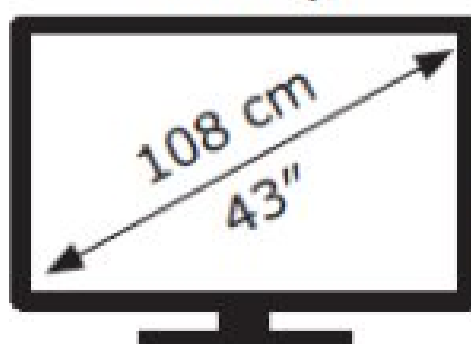

ENERG

LG Electronics

43UN700

57 kWh/1000h

ABCDEF **G**

81 kWh/1000h

3840 px

2160 px